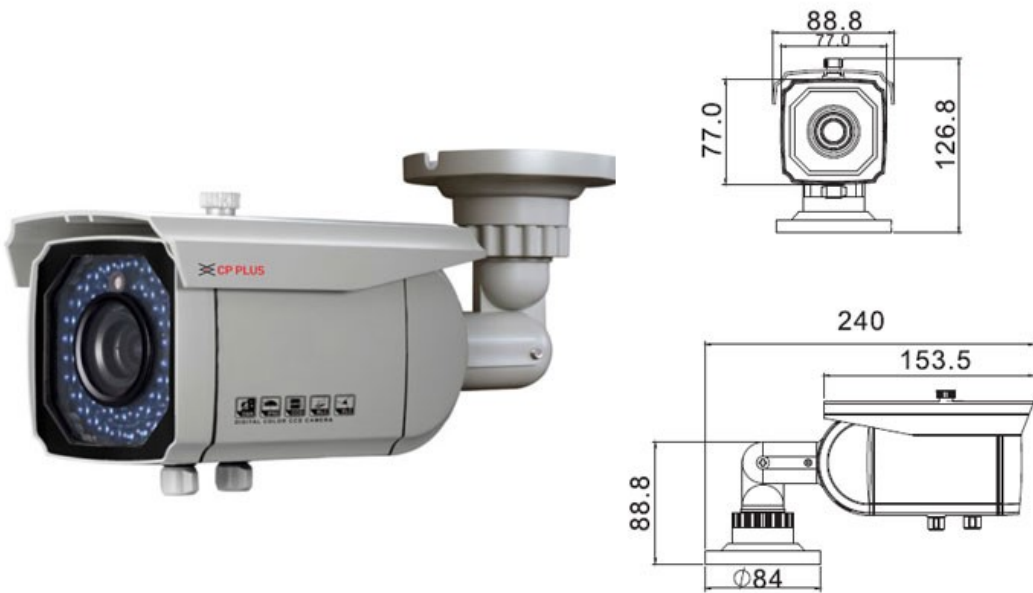

CP- VCG-T20FL5

2 MP HDCVI IR VF Bullet Camera - 50 Mtr.

CP PLUS
CORAL

Main Features

- 1/2.7" 2 MP HQIS Pro Image Sensor
- 25/30fps@1080P
- Day/Night(ICR), AWB, AGC, BLC
- 2.8~12mm
- IR Range of 50 Mtr.
- IP66

CP- VCG-T20FL5

2 MP HDCVI IR VF Bullet Camera - 50 Mtr.

Feature

Image Sensor
Minimum Illumination
Shutter Speed
White Balance
Lens
Gain Control(AGC)
S/N Ratio
Video Streaming
Video Output
ICR
IR
No. of IR LEDs
Operating Temperature
Humidity
Power Source
Power Consumption
Dimension
Weight

Specification

1/2.7" 2 MP HQIS Pro Image Sensor
Color (0.1Lux), White and Black (0Lux IR LED On)
1/50(1/60)-1/100000s
Auto
2.8~12mm
Auto
52dB (AGC OFF/BW OFF)
1080P@25 fps
1.0Vp-p75Ω
Supports
IR Range of 50 Mtr.
48
-20°C~+50°C
≤95% RH no dew
DC12V(+/-10%)
0.4W(2.5W after IR LED Powered on)
179.3mm x 63mm x 63mm
0.9 Kg.